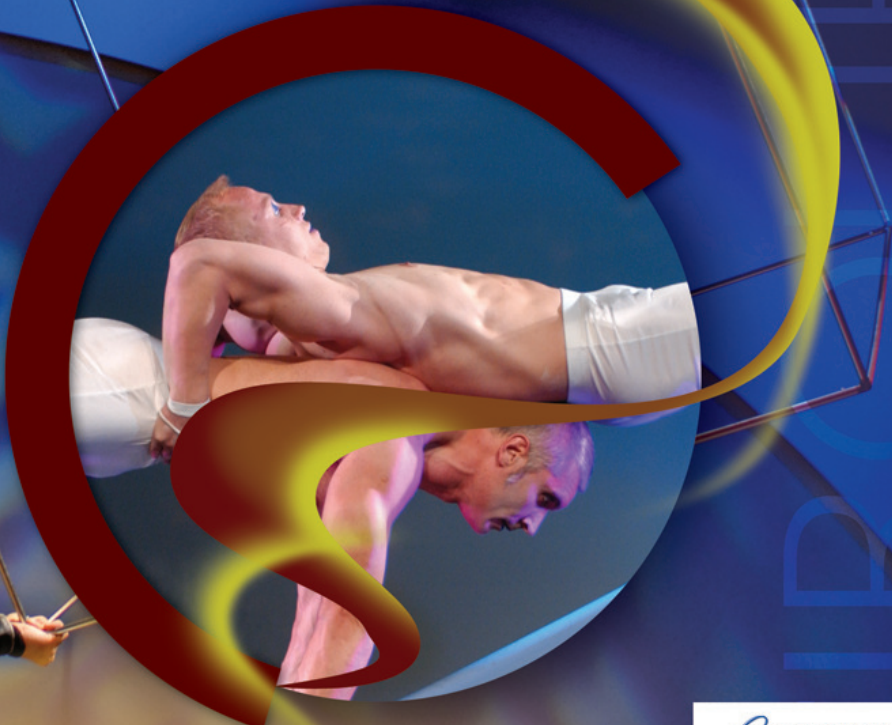

Cirque
 Odyssey

CIRQUE ODYSSEY

Testing the limits of the human body and challenging what the mind believes is possible, Cirque Odyssey is an amazing cornucopia of daring skill, grace, strength and agility. Featuring Hand-to-Hand Balancing, Tumblers, German Wheel, Spinning Cube and Contortionist, this production is custom designed to fit any budget and theme, and perfect either as a 30-minute general session opening or a full one-hour dinner show.

A fast moving, high-energy event, Cirque Odyssey brings together a variety of different elements, creating a contemporary production that pleases the audience with its colorful creativity and cutting-edge suspense.

cirque
Odyssey